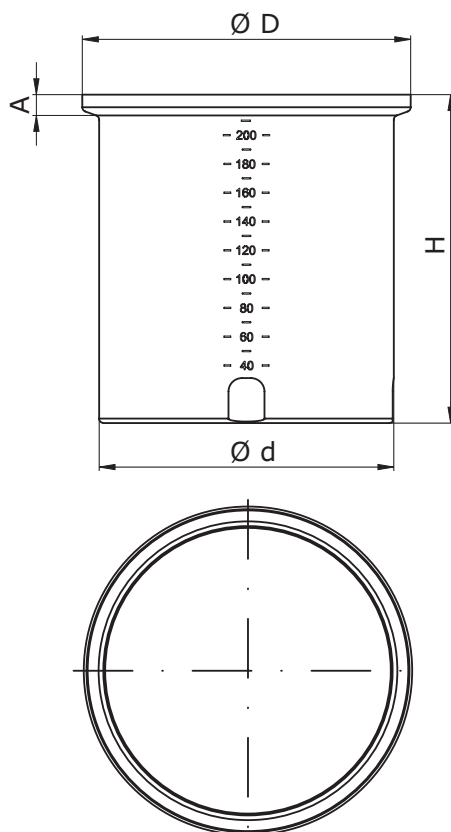

## OVERVIEW

- For tank size up to 1000 litres
- UV-stabilized polyethylene
- Food safe
- Seamless
- Embossed litre scale
- Flat spots for the mounting of fittings

## TECHNICAL DATA

GENERAL DATA		CBR-...						
		...60.1	...80.1	...120.1	...260.1	...400.1	...500.1	...1000.1
Content (volume)	Litres	60	80	120	260	400	500	1.000
For dosing tank	DTR-...	...40.2	...75.2	...100.2	...200.2	...300.2	...500.1	...1000.1
Weight (empty)	kg	3,6	5,0	6,7	10	16	19	34

**DIMENSIONS**

	d	D	A	H
CBR - 60.1	500	×	×	350
CBR - 80.1	500	560	40	545
CBR - 120.1	500	560	40	705
CBR - 260.1	770	×	×	650
CBR - 400.1	770	860	45	960
CBR - 500.1	860	960	40	980
CBR - 1000.1	1.150	1.240	50	1.080