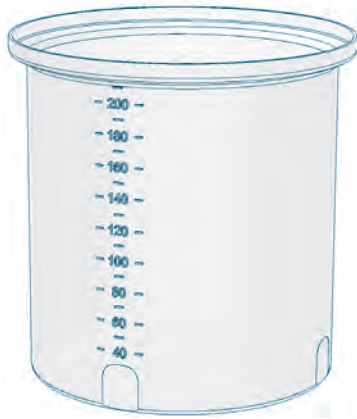

# COLLECTING BASINS

## OVERVIEW

- For tank size up to 1000 litres
- UV-stabilized polyethylene
- Food safe
- Seamless
- Embossed litre scale
- Flat spots for the mounting of fittings

## TECHNICAL DATA

GENERAL DATA		CBR-...						
		...60.1	...80.1	...120.1	...260.1	...400.1	...500.1	...1000.1
Content (volume)	Litres	60	80	120	260	400	500	1.000
For dosing tank	DTR-...	...40.2	...75.2	...100.2	...200.2	...300.2	...500.1	...1000.1
Weight (empty)	kg	3,6	5,0	6,7	10	16	19	34